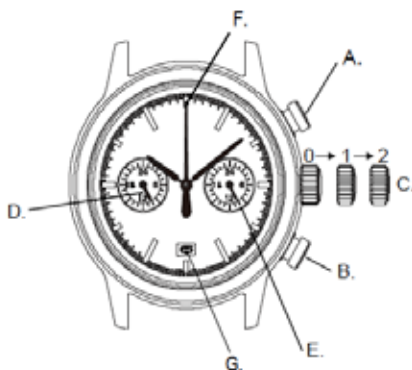

WATCH DISPLAY

TIMESSETTING

- A. Dual time 24 hour hand (-1 hour/push)
- B. Dual time 24 hour hand (+1 hour/push)
- C. Crown
- D. Dual time 24 hour dial (2nd time zone)
- E. 24 hour dial
- F. Second hand
- G. Date window

TO SET THE TIME

1. Pull out the crown (part C) to the 2nd position. Make sure the second hand (part F) is at the 12 o'clock position.
2. Turn the crown (part C) to set the hour and minute hands. Check that 24 hour hand is set correctly
3. Push the crown (part C) back to the zero (0) position when finished.

NOTE: The 24 hour hand (part E) moves correspondingly with the hour hand. Please make sure that AM/PM is correctly set by using the 24 hour hand as an AM/PM indicator.

TO SET THE 24 HOUR DIAL

1. Pull out the crown (part C) when the second hand (part F) is at the 12 o'clock position.
2. Press the button A or B to adjust the time. Press Button A to move the hand counter-clockwise. Press Button B to move the hand clockwise. Press and hold the button to fast-forward if desired.
3. Push the crown (part C) back to the zero (0) position when finished.

TO RESET THE 24 HOUR DIAL

NOTE: Before setting the time, check if the dual time 24 hour hand (part D) is in the "0" (24 o'clock) position. If the dual time 24 hour hand is not in the "0" position, reset time with the procedure below.

1. Pull out the crown (part C.) to the 2nd position.
2. Press & Hold both A & B buttons for 2-3 seconds, then release them.
3. Press either button A or B to reset the dual time 24 hour hand to "0" (24 o'clock) position. Button A moves the hand counter-clockwise, and Button B moves the hand clockwise.
4. Push the crown (part C) back to the zero (0) position when finished.

TO SET THE DATE

1. Pull out the crown (part C) to position "1".
2. Turn the crown clockwise until the correct date appears.
3. Push the crown (part C) back to the zero (0) position when finished.

NOTE: Do not set the date between 9:00 P.M. and 1:00 A.M.

Visit us at www.stauer.com
to learn more about the fantastic
benefits of owning a Stauer Watch!

www.stauer.com

Stauer®

Afford the Extraordinary.

Dual Time
Tonneau Watch

INSTRUCTION MANUAL